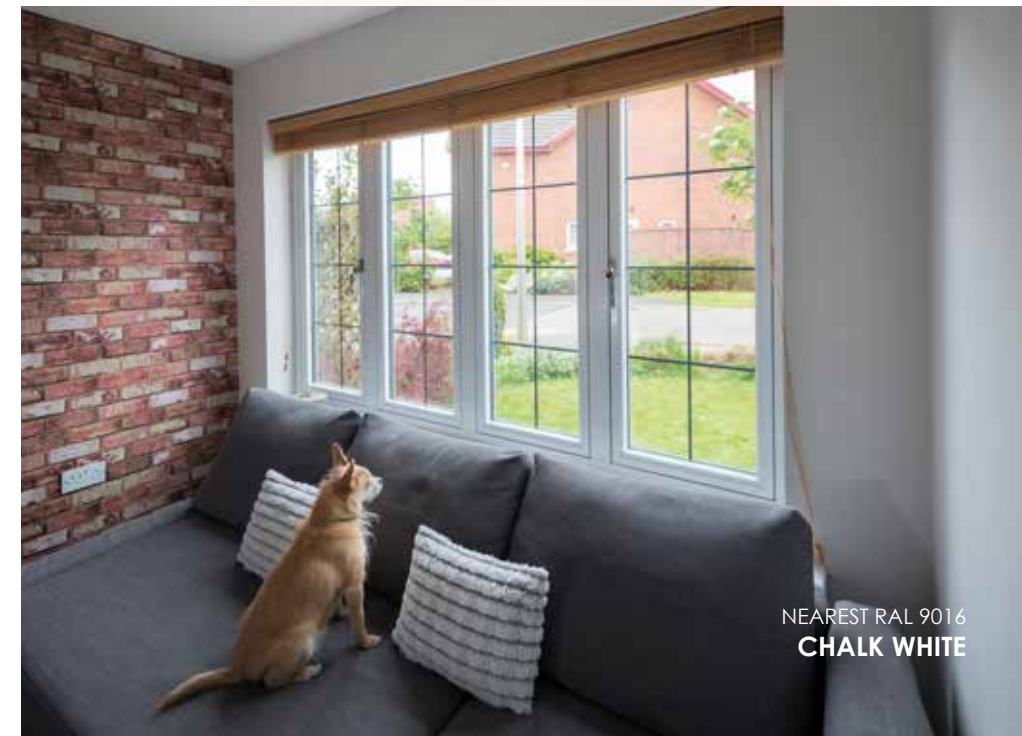

NEAREST RAL 9016
CHALK WHITE