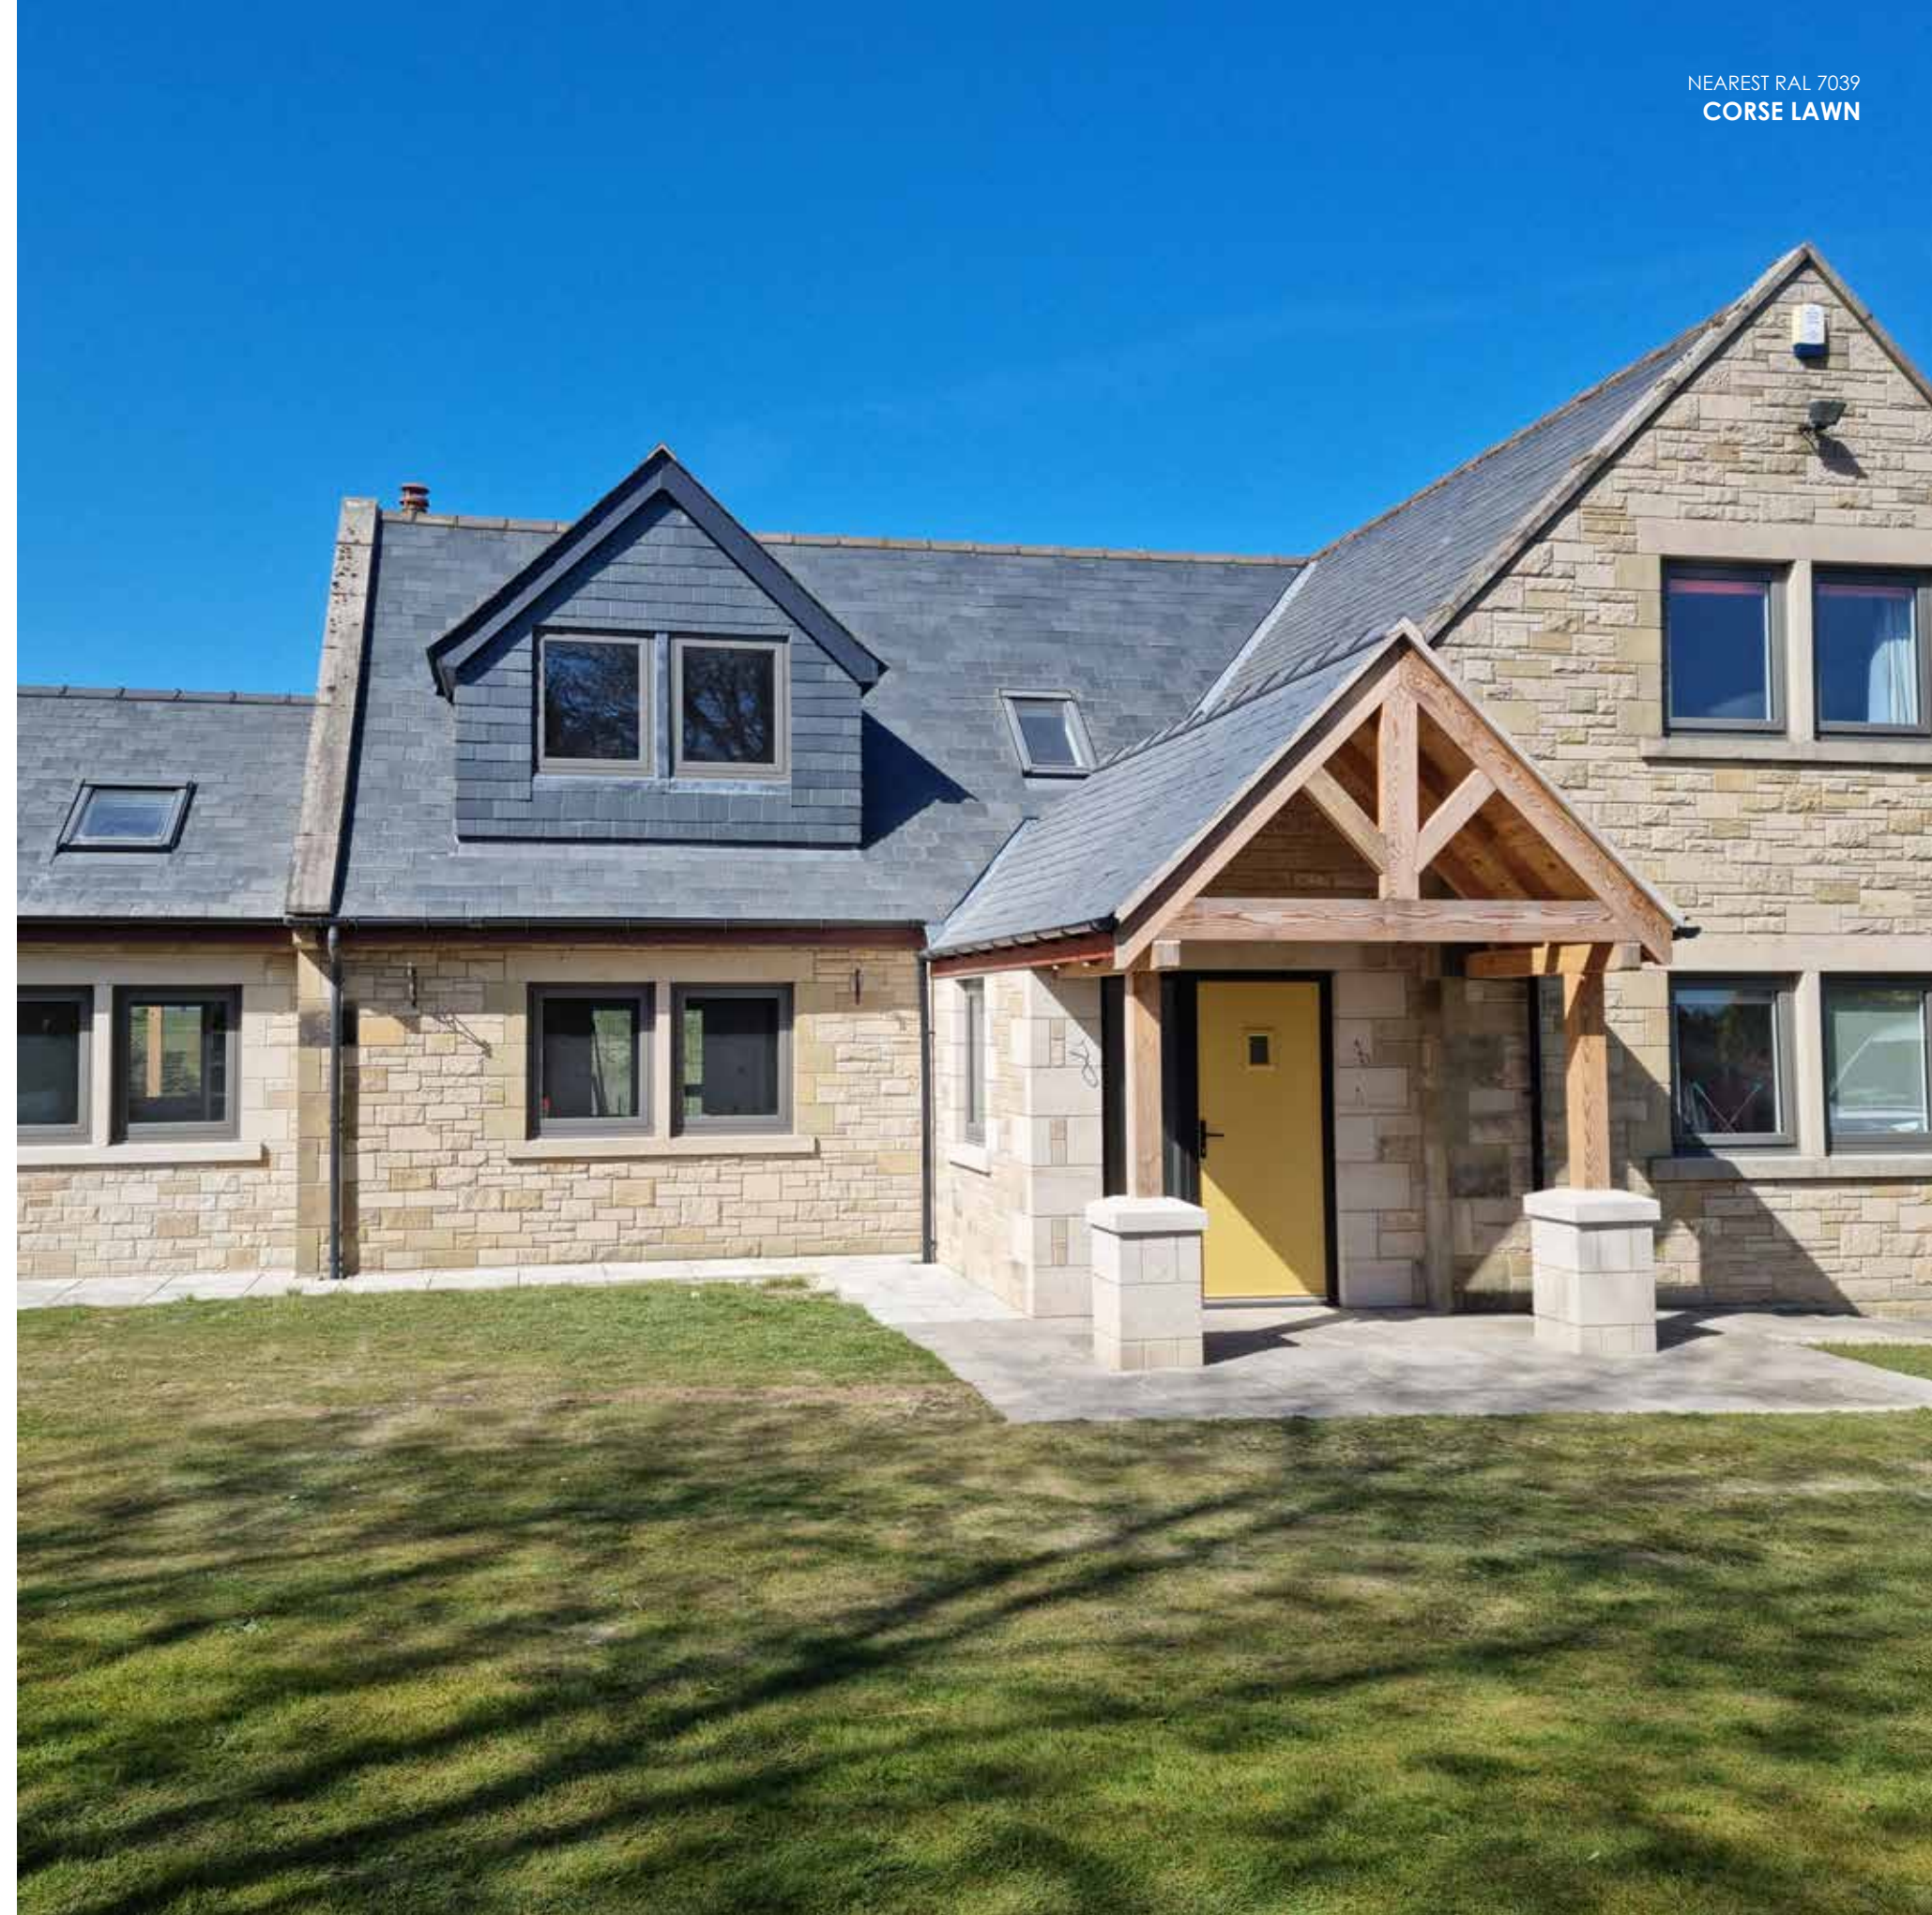

TECHNIQUES

A mitre weld will fuse the joints together diagonally for a contemporary appearance, or choose the Graf weld for a seamless diagonal weld. The Timberweld® process welds the profiles with a mechanical look to both sides, or MechWeld/ External Timber Look (ETL) gives a diagonal weld to the internal, with a mechanical look to the external. Of course, there's also the traditional mechanical joint which is not welded, but made in a traditional mechanical jointed method, often used in timber joinery.

1. Mechanical Joint
2. Timber Weld
3. Graf Weld
4. Mitre Weld