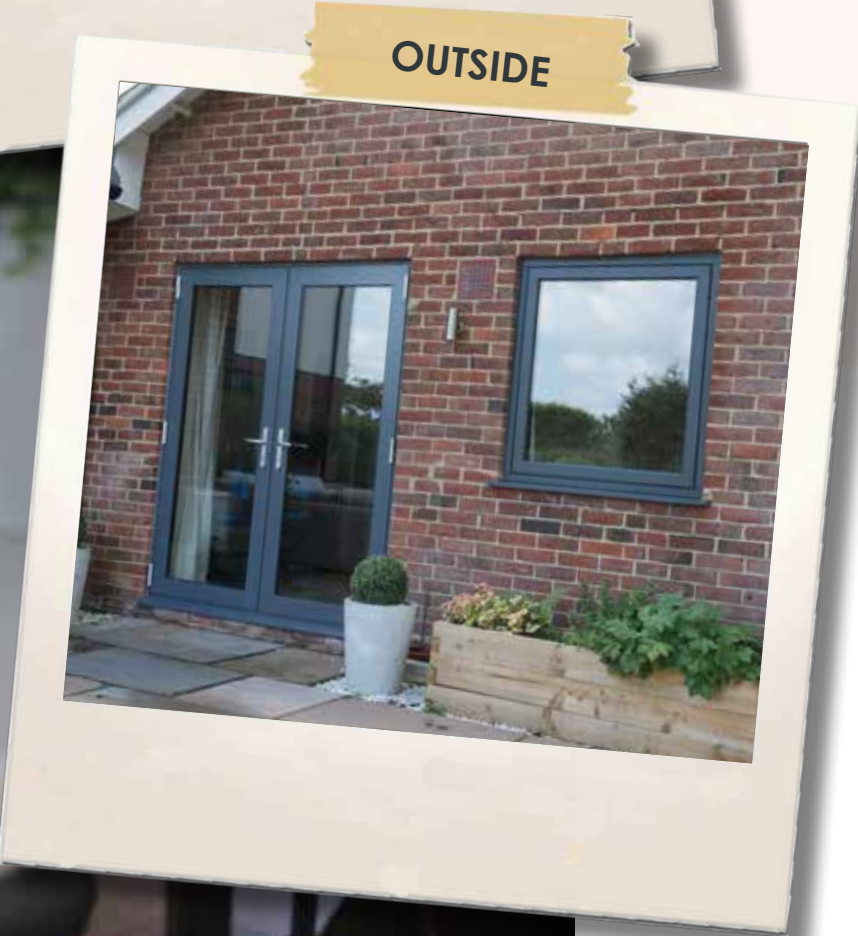

NEAREST RAL 7016
ECLECTIC GREY

My
RESIDENCE
Case Study