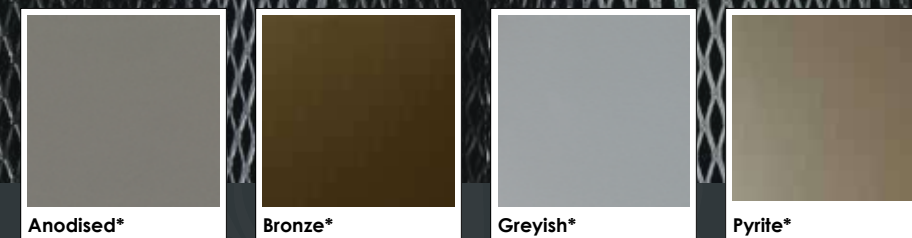

INDUSTRIAL Colour Collection

The Industrial Collection influenced by modern industrial spaces, they are contemporary, yet timeless.