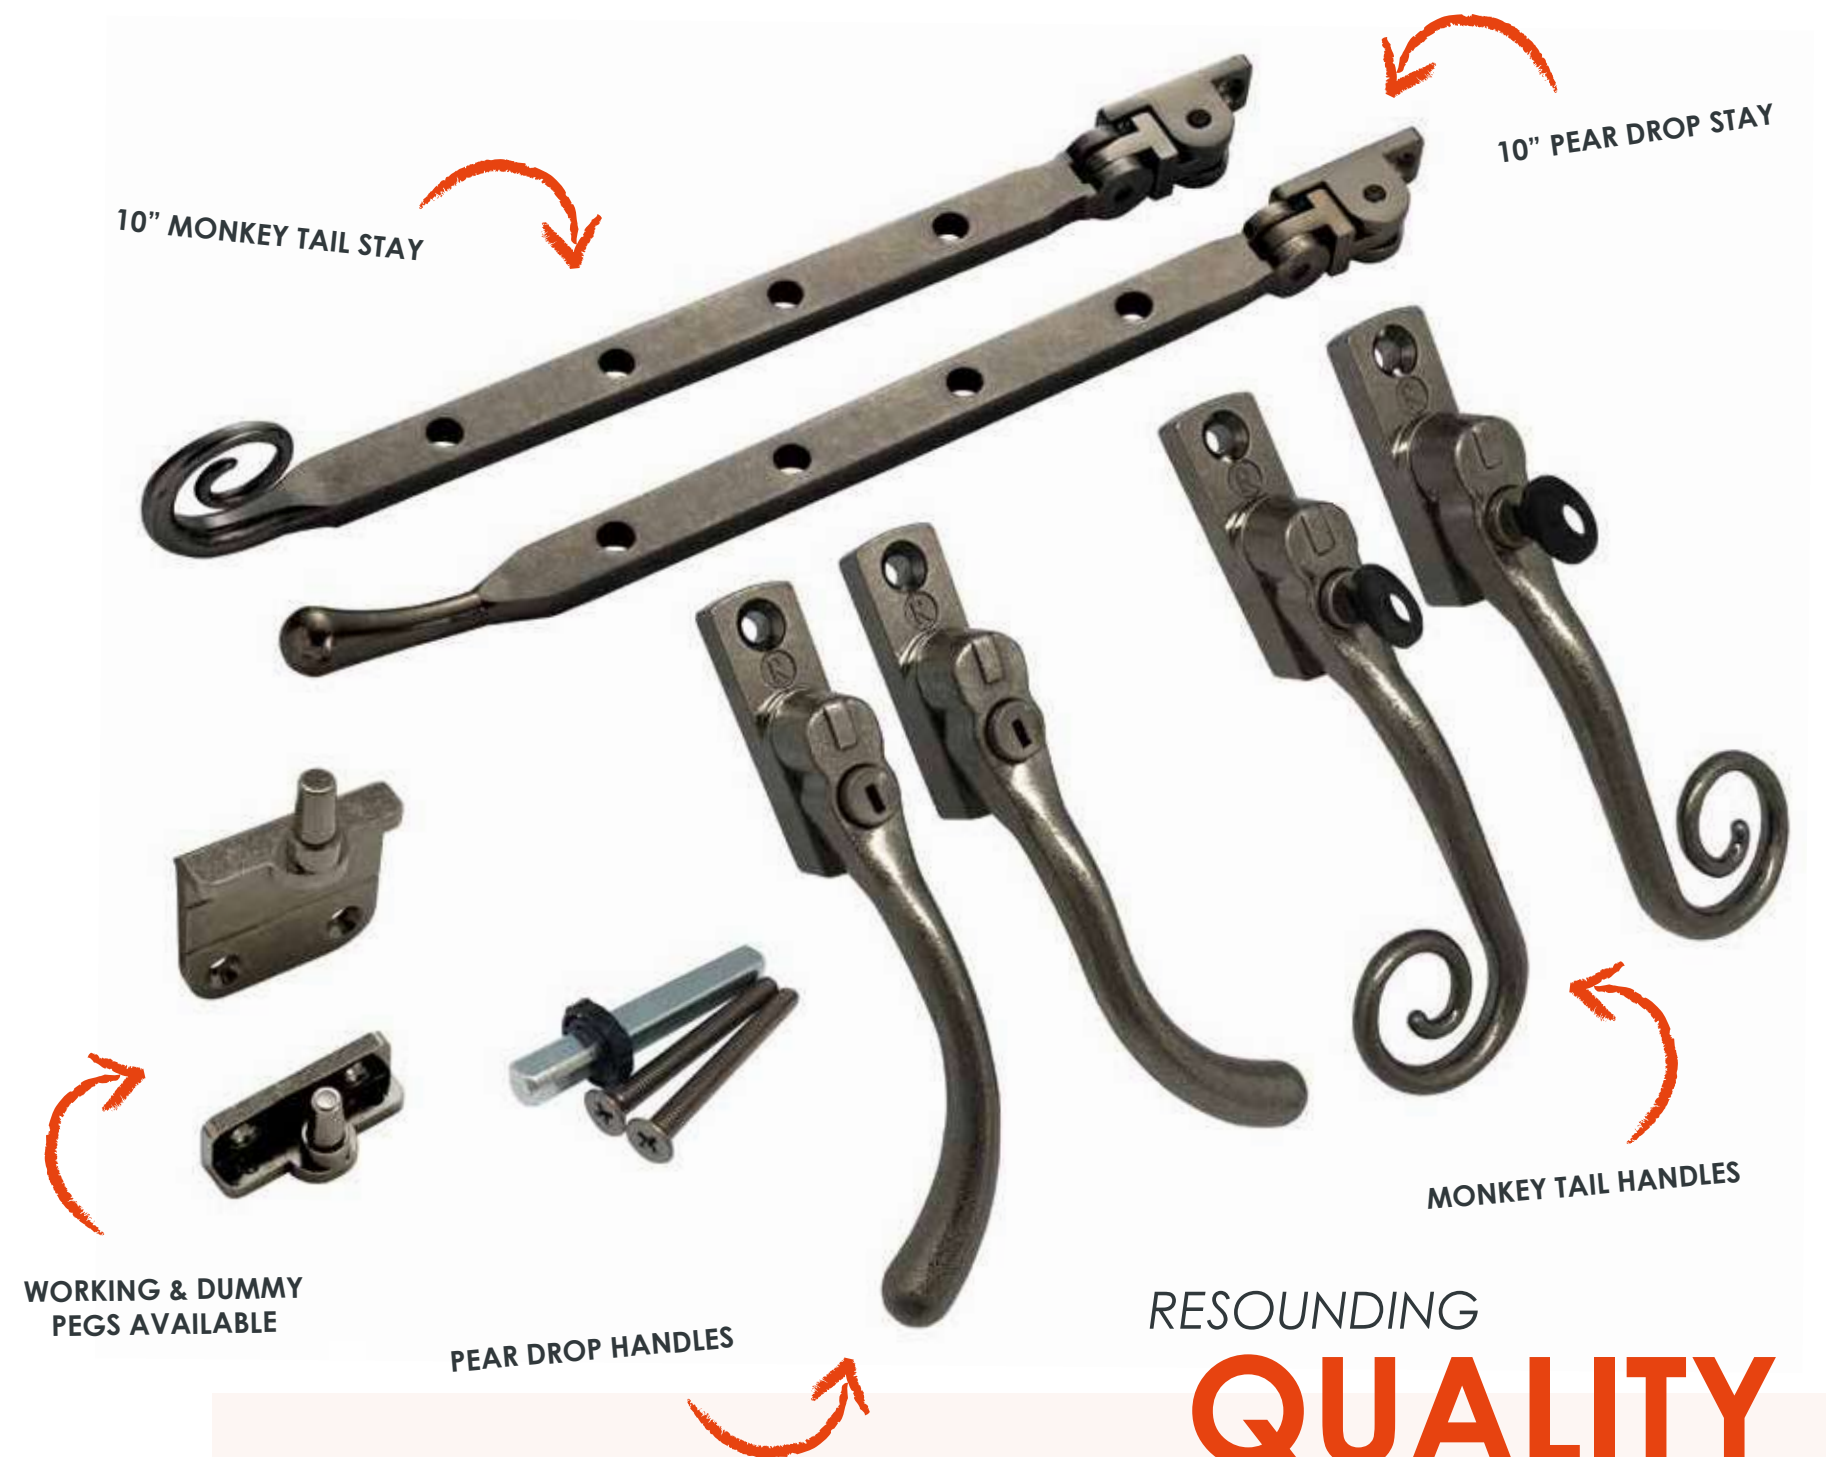

RESOUNDING QUALITY