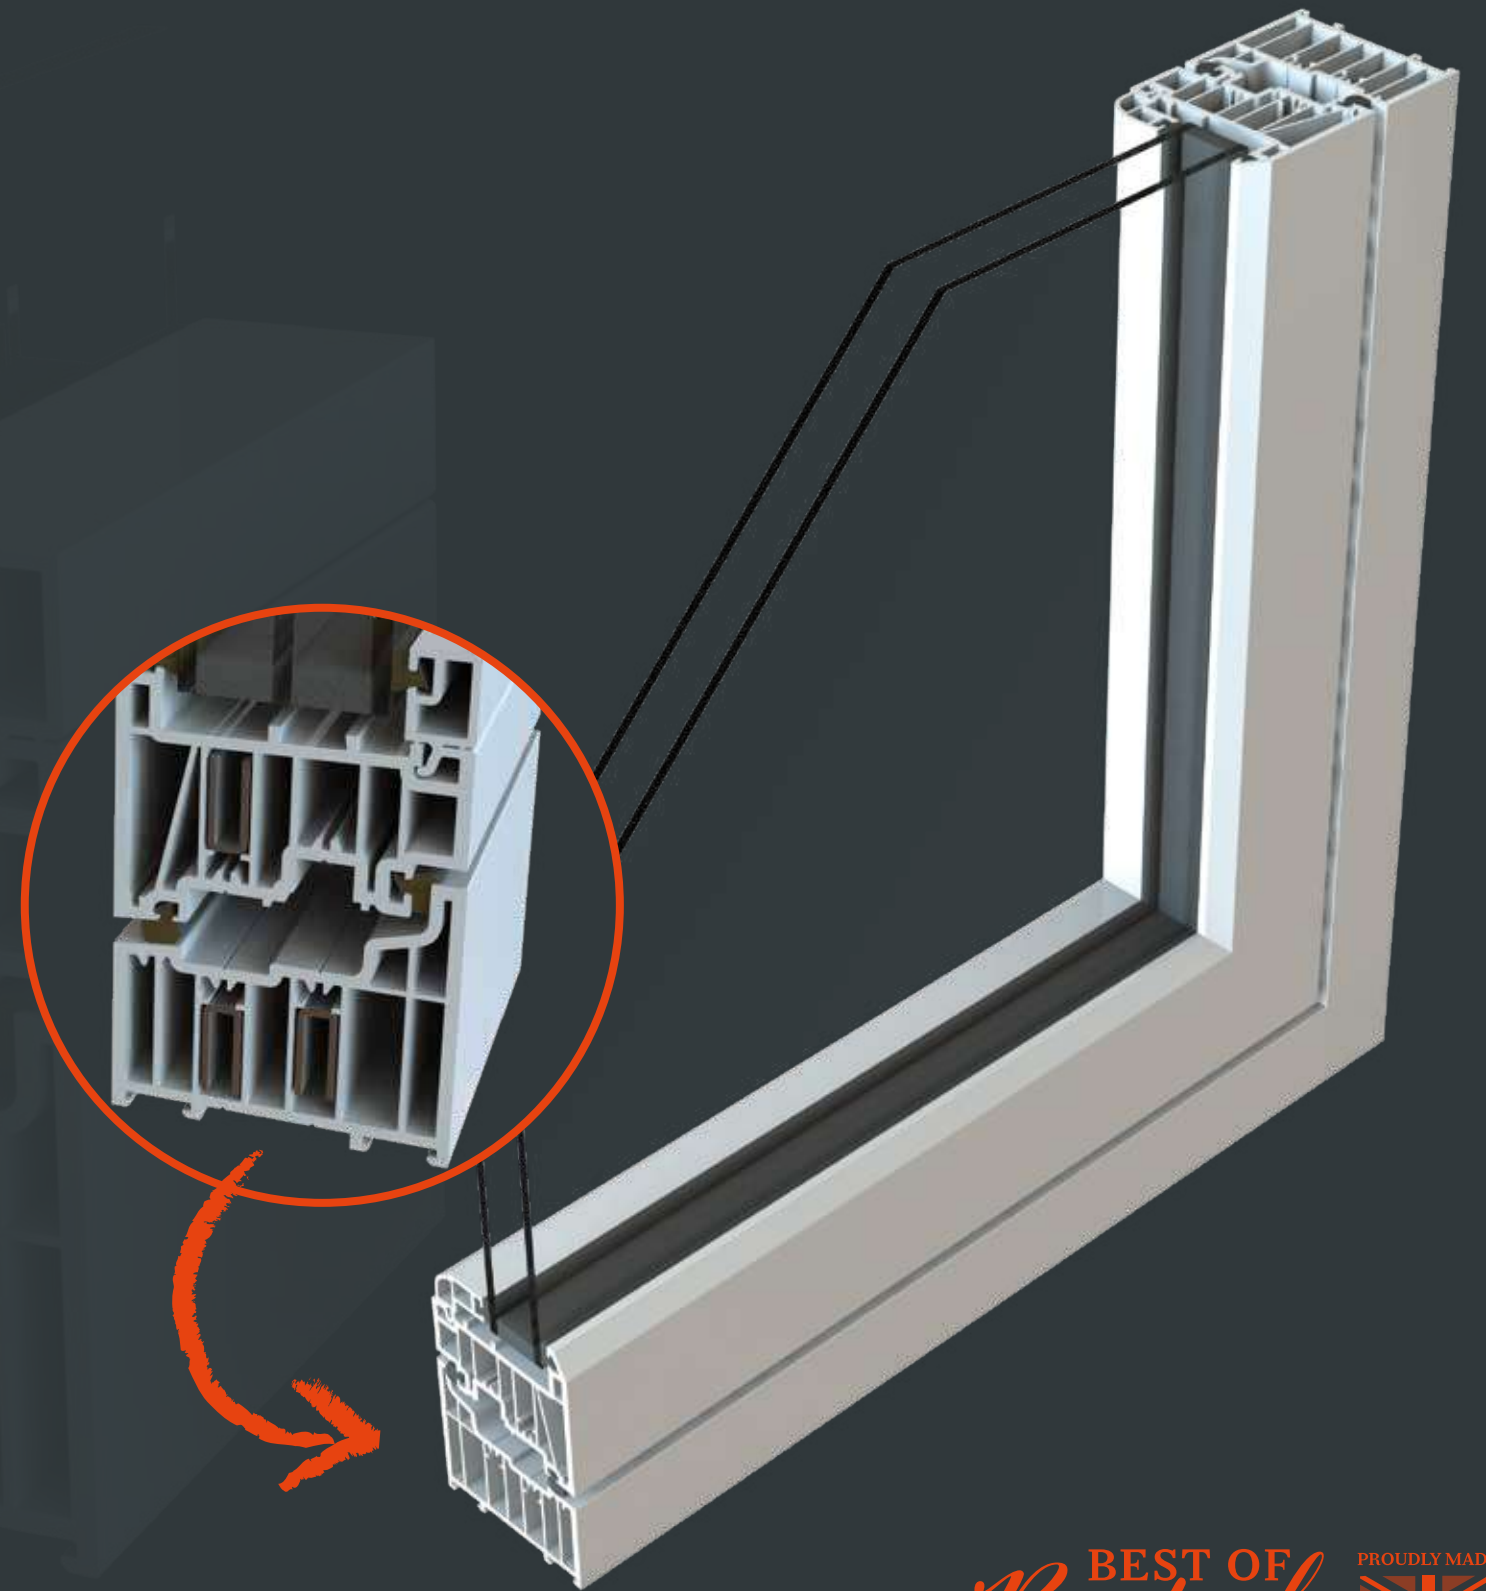

R7

DESIGNED AND MADE IN BRITAIN

R7 outperforms many other systems with a sophisticated seven chamber design and intelligent features.

Scan the QR Code to find out more about our Residence 7 Collection.

ENERGY EFFICIENT GLAZING

Residence 7 is designed to accommodate 'energy efficient glazing' this term is used to describe double glazing or triple glazing used in modern windows. R7 has options for 28mm double glazing or 44mm triple glazing. The glazing bead is always on the inside which contributes to a higher security performance.

7 CHAMBER DESIGN

Residence 7 has been engineered to meet current and anticipated future standards. Other window frames typically offer 3 or 5 chambers and are usually 70mm wide, R7 has 7 chambers and is 75mm wide, resulting in superior thermal, acoustic, strength and security performance.

BEST OF
British PROUDLY MADE
IN BRITAIN